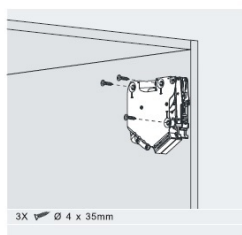

PRODUCT SHEET

Description:

Flap Stay "TIP TOP", 107DG Opening, White Covers, 5KG Load Capacity, Max. 600mm Cabinet Width, Min. 240mm Cabinet Depth, 150-450mm Cabinet Height, Soft Closing, Adjustable, Closing Force, (1 Pair = Right+Left) No Extra Hinges needed

Item number:

15.10.300-0

Units	Box	Carton	HS Code	Barcode
Pair	1	10	8302420090	
				5704866515160

F	gap
FH	Front height
Lh	Internal height
MF	Minimum gap
OEB	Opening angle stop
SFA	Side front overlay
SOB	Top panel thickness

SISO A/S

Mileparken 11
DK-2740 Skovlunde
Denmark
VAT: 24786013

Phone +45 45 830 900

www.siso.dk
siso@siso.dk

Danske Bank
Nytrov Branch
Copenhagen
SWIFT: DABADKKK

Account no.
4180 3112 112936
IBAN Account
DK7230003112112936