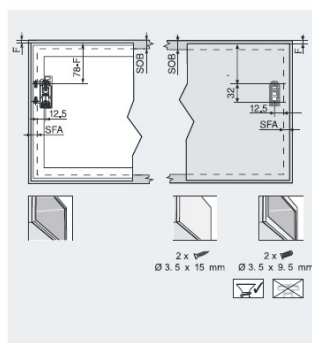

PRODUCT SHEET

Description:

Flap Stay "TIP TOP", 107DG Opening, White Covers, 5KG Load Capacity, Max. 600mm Cabinet Width, Min. 240mm Cabinet Depth, 150-450mm Cabinet Height, Soft Closing, Adjustable, Closing Force, (1 Pair = Right+Left) No Extra Hinges needed

Item number:

15.10.300-0

Units	Box	Carton	HS Code	Barcode
Pair	1	10	8302420090	
				5704866515160

F	gap
FH	Front height
Lh	Internal height
MF	Minimum gap
OEB	Opening angle stop
SFA	Side front overlay
SOB	Top panel thickness