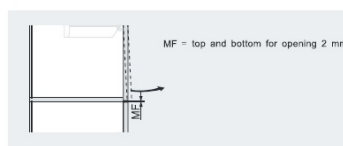

PRODUCT SHEET

Description:

Flap Stay "TIP TOP", 107DG Opening, White Covers, 5KG Load Capacity, Max. 600mm Cabinet Width, Min. 240mm Cabinet Depth, 150-450mm Cabinet Height, Soft Closing, Adjustable, Closing Force, (1 Pair = Right+Left) No Extra Hinges needed

Item number:

15.10.300-0

Units	Box	Carton	HS Code	Barcode
Pair	1	10	8302420090	
				5704866515160

F	gap
FH	Front height
Lh	Internal height
MF	Minimum gap
OEB	Opening angle stop
SFA	Side front overlay
SOB	Top panel thickness