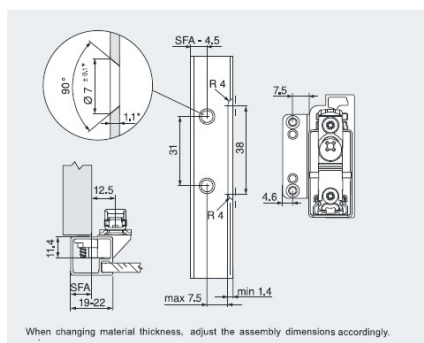

PRODUCT SHEET

Description:

Flap Stay "TIP TOP", 107DG Opening, White Covers, 5KG Load Capacity, Max. 600mm Cabinet Width, Min. 240mm Cabinet Depth, 150-450mm Cabinet Height, Soft Closing, Adjustable, Closing Force, (1 Pair = Right+Left) No Extra Hinges needed

Item number:

15.10.300-0

Units	Box	Carton	HS Code	Barcode
Pair	1	10	8302420090	
				5704866515160

F	gap
FH	Front height
Lh	Internal height
MF	Minimum gap
OEB	Opening angle stop
SFA	Side front overlay
SOB	Top panel thickness