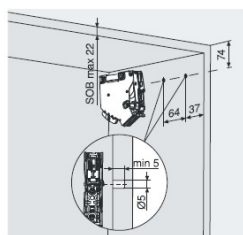

PRODUCT SHEET

Description:

Flap Stay "TIP TOP", 107DG Opening, White Covers, 5KG Load Capacity, Max. 600mm Cabinet Width, Min. 240mm Cabinet Depth, 150-450mm Cabinet Height, Soft Closing, Adjustable, Closing Force, (1 Pair = Right+Left) No Extra Hinges needed

Item number:

15.10.300-0

Units	Box	Carton	HS Code	Barcode
Pair	1	10	8302420090	
				5704866515160

F	gap
FH	Front height
Lh	Internal height
MF	Minimum gap
OEB	Opening angle stop
SFA	Side front overlay
SOB	Top panel thickness