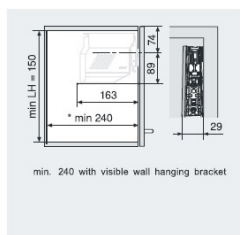

PRODUCT SHEET

Description:

Flap Stay "TIP TOP", 107DG Opening, White Covers, 5KG Load Capacity, Max. 600mm Cabinet Width, Min. 240mm Cabinet Depth, 150-450mm Cabinet Height, Soft Closing, Adjustable, Closing Force, (1 Pair = Right+Left) No Extra Hinges needed

Item number:

15.10.300-0

Units	Box	Carton	HS Code	Barcode
Pair	1	10	8302420090	
				5704866515160

F	gap
FH	Front height
Lh	Internal height
MF	Minimum gap
OEB	Opening angle stop
SFA	Side front overlay
SOB	Top panel thickness